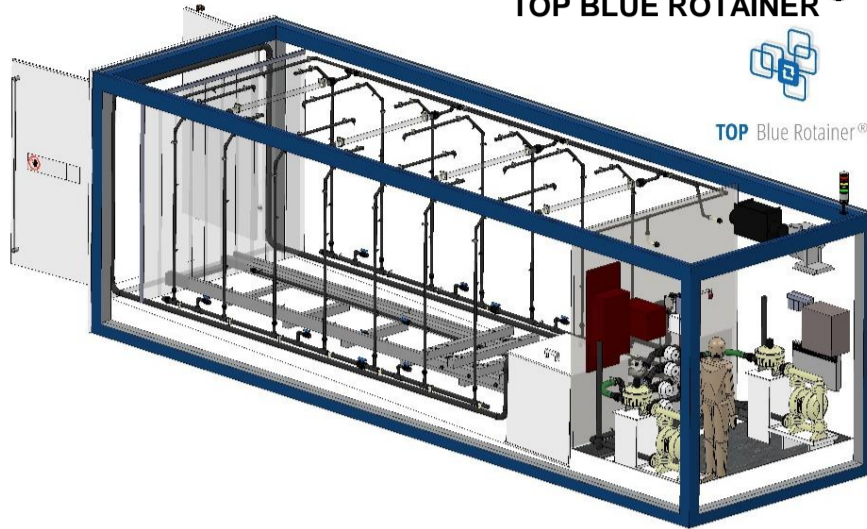

## TOP BLUE ROTAINER®

TOP Blue Rotainer®

SPS gesteuert, voll automatisch:

- Beizen
- Passivieren
- Entfetten
- Spülen

PLC controlled, full automatically:

- pickling
- passivation
- degrease
- rinsing

The system is compatible to any kind of production and can be integrated in a lean production line as well.

TOP+ XL Blue Rotainer®