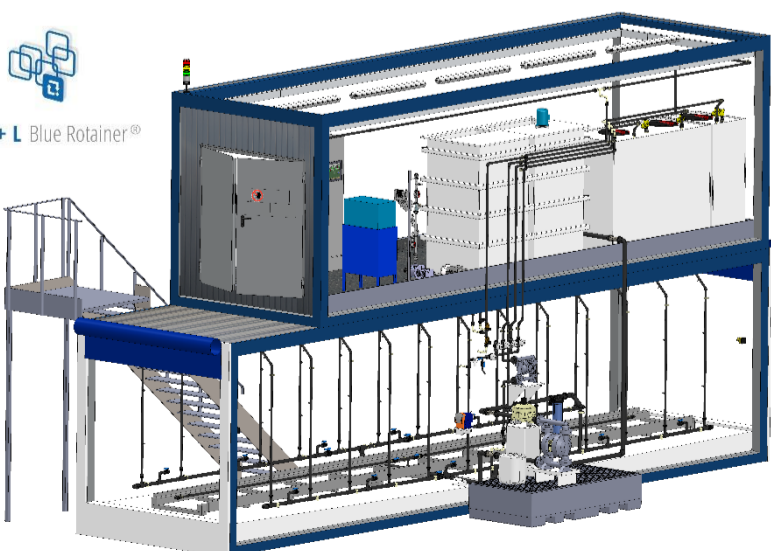

Proudly the best concept for high standards in relation to perfect pickling, full cost control, efficiently working, highest safety and environmental protection:

- pickling
- degreasing
- passivating
- rinsing
- water treatment plant by neutralization and vacuum evaporation

## TOP+ BLUE ROTAINER® FERTIGUNGSLINIE FOR PRODUKTION LINE

TOP+ L Blue Rotainer®

Die Systeme lassen sich in jede Form von Fertigung integrieren wobei eine Implementierung in eine Fertigungslinie möglich ist.

The system is compatible to any kind of production and can be integrated in a lean production line as well.

TOP+ XL Blue Rotainer®